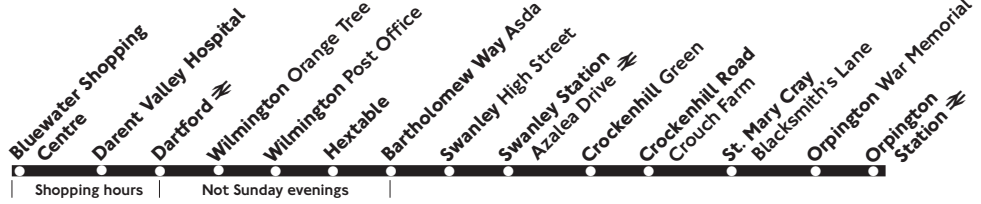

477

Daily

Bluewater - Dartford - Orpington

Shopping hours | Not Sunday evenings

Bus Passes, LT Cards, Travelcards, Freedom Passes and Saver Tickets may be used between Crockenhill Road Crouch Farm and Orpington only.

Sunday and Public Holidays

	PH	PH	PH	PH	PH	PH	PH	PH	PH	PH	PH	PH	PH	PH	PH	PH
Bluewater Shopping Centre	---	---	0953p	1053	53	1753	1853	---	---	---	---	---	---	---	---	---
Darent Valley Hospital	---	---	0959p	1059	59	1759	1859	---	---	---	---	---	---	---	---	---
Dartford Station Approach	0809	0906	1006X	↓	Then	↓	↓	---	---	---	---	---	---	---	---	---
Dartford Market Street	0811	0908	1008	1108	every 08	1808	1908	---	---	---	---	---	---	---	---	---
Wilmington Orange Tree	0814	0911	1011	1111	60 11	1811	1911	---	---	---	---	---	---	---	---	---
Wilmington Post Office	0818	0915	1015	1115	mins, 15	1815	1915	---	---	---	---	---	---	---	---	---
Hextable Crossways	0821	0918	1018	1118	at 18	1818	1918	---	---	---	---	---	---	---	---	---
Bartholomew Way Asda	0825	0922	1022	1122	these 22	1822	1922	1925	2025	2125	2225	---	---	---	---	---
Swanley High Street	0826	0923	1023	1123	mins 23	1823	---	1926	2026	2126	2226	---	---	---	---	---
Swanley Station Azalea Drive	0828	0925	1025	1125	past 25	1825	---	1928	2028	2128	2228	---	---	---	---	---
Crockenhill Green	0830	0927	1027	1127	the 27	1827	---	1930	2030	2130	2230	---	---	---	---	---
St. Mary Cray Blacksmith's Lane	0836	0934	1034	1134	hour 34	1834	---	1936	2036	2136	2236	---	---	---	---	---
Orpington Station	0846	0946	1046	1146	46	1846	---	1946	2046	2146	2246	---	---	---	---	---

KCC - Journey operated under contract to Kent County Council.
p or PH - Runs on public holidays only.